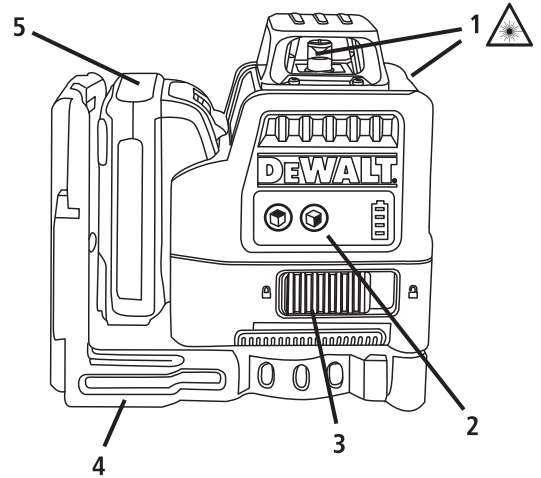

**DeWALT**

**DW0811LR/LG  
DCE0811R/G**

- 1. Laser window
- 2. Keypad
- 3. Power/Lock
- 4. Pivoting magnetic bracket
- 5. Battery pack

US P/N: DW0811LR/LG  
EU P/N: DCE0811R/G  
N440517

NOVEMBER 2015

- 6. Horizontal laser line
- 7. Side vertical laser line
- 8. Battery indicator