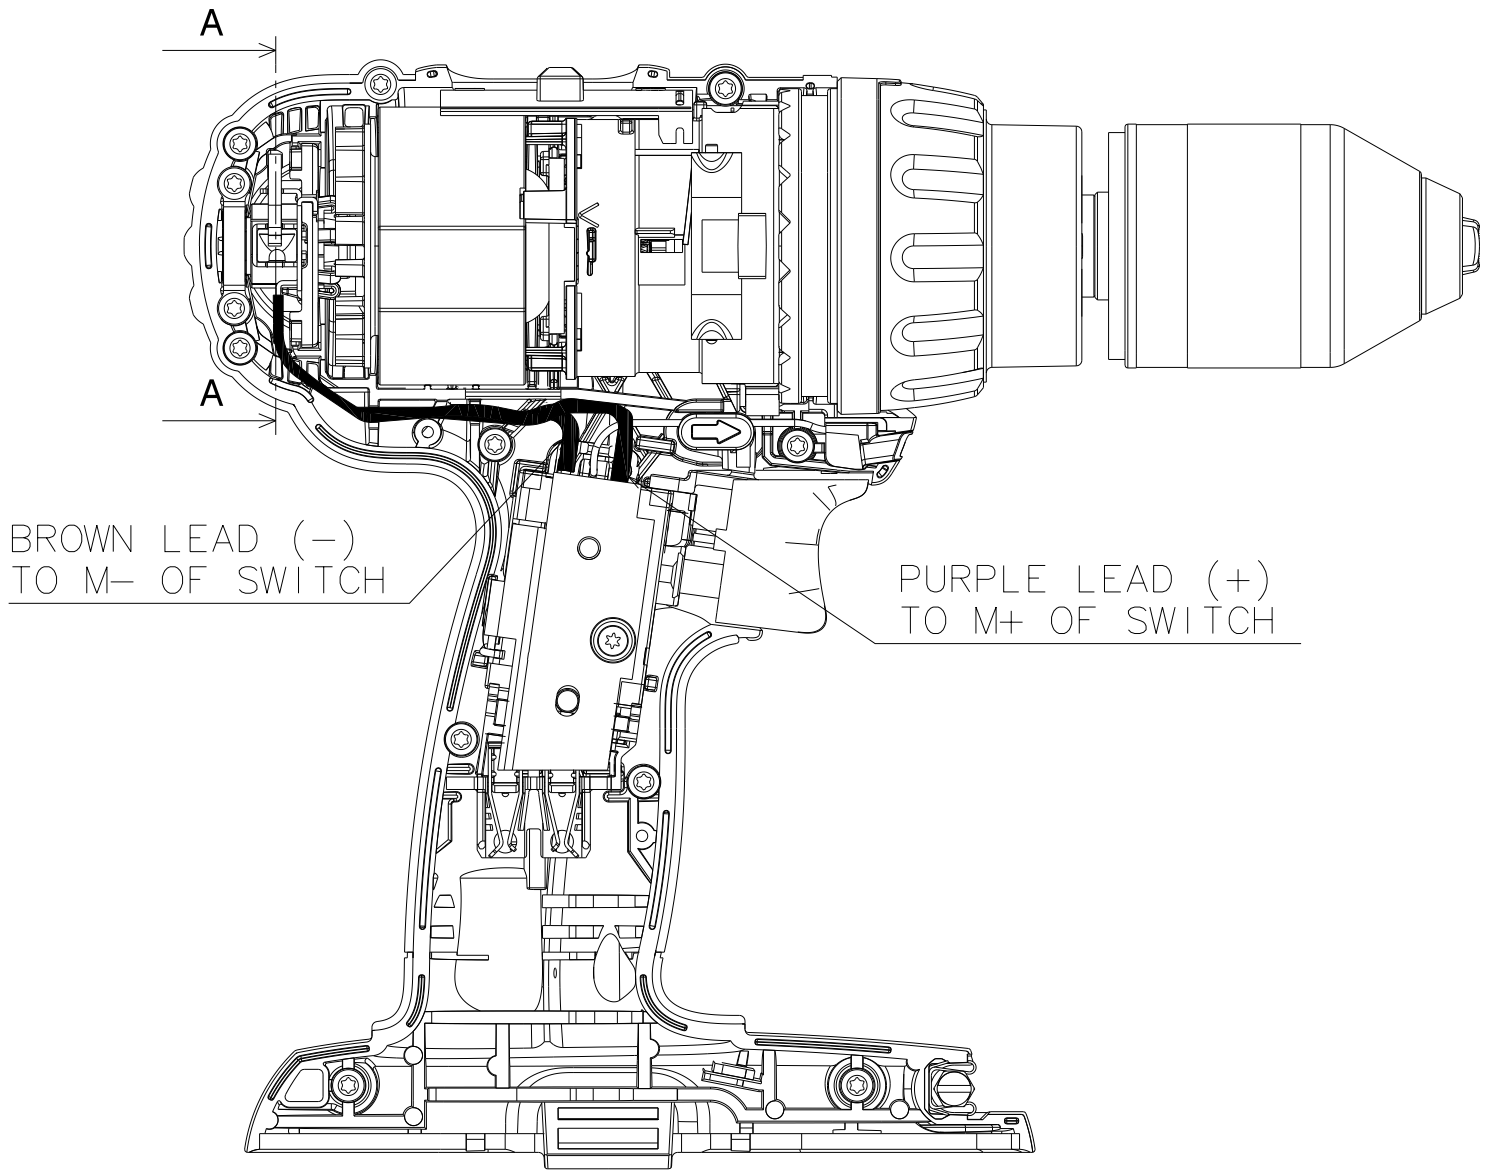

Section view A-A

CONNECTION DIAGRAM 638766-00  
 Black & Decker (U.S.) Inc.  
 Product Service Division  
 Towson, Maryland (Jun09-TS)